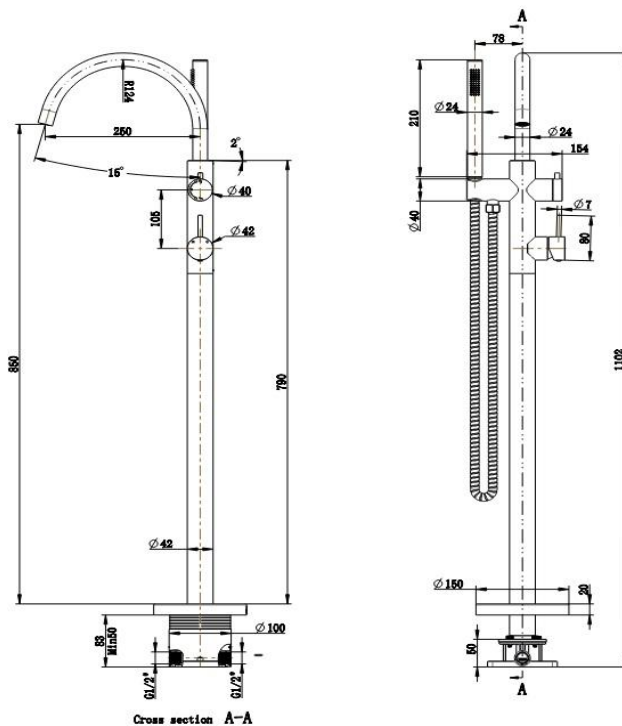

JESS FREE STANDING BATH SET

Pressure Rating: Min 150KPa - Max 500KPa

Temperature Rating: Min 1°C - Max 75°C

Chrome
WT 740

Brushed Brass
WT 740BB

Gun Metal
WT 740GM

Matt Black
WT 740BK

Brushed Nickel
WT 740BN

Champagne Copper
WT 740CC

SPECIFICATIONS

CLEANING & MAINTENANCE:

Tapware should be cleaned with mild detergent and water

All Products must be cleaned with a soft cloth with soapy water, avoid waxes, solvents, abrasives, acids and other chemical based cleaners

Warranty will be void if damages are caused by unsuitable cleaning products

WARRANTY INFORMATION:

25 years cartridge and structure

5 years PVD finishes (purchased after 01/01/2026)

1 year non-PVD finishes

1 year parts & labour

Note: Hoses, slides, wall fixings, brackets: **1 year**

ZENIMO
Zen-inspired, Modern Living

ADDRESS: 42 Castro Way, Derrimut VIC 3026

PHONE: (03) 8390 6300

OFFICE: ect_sales@outlook.com

SERVICE: ect_service@outlook.com

WEBSITE: www.zenmo.com.au